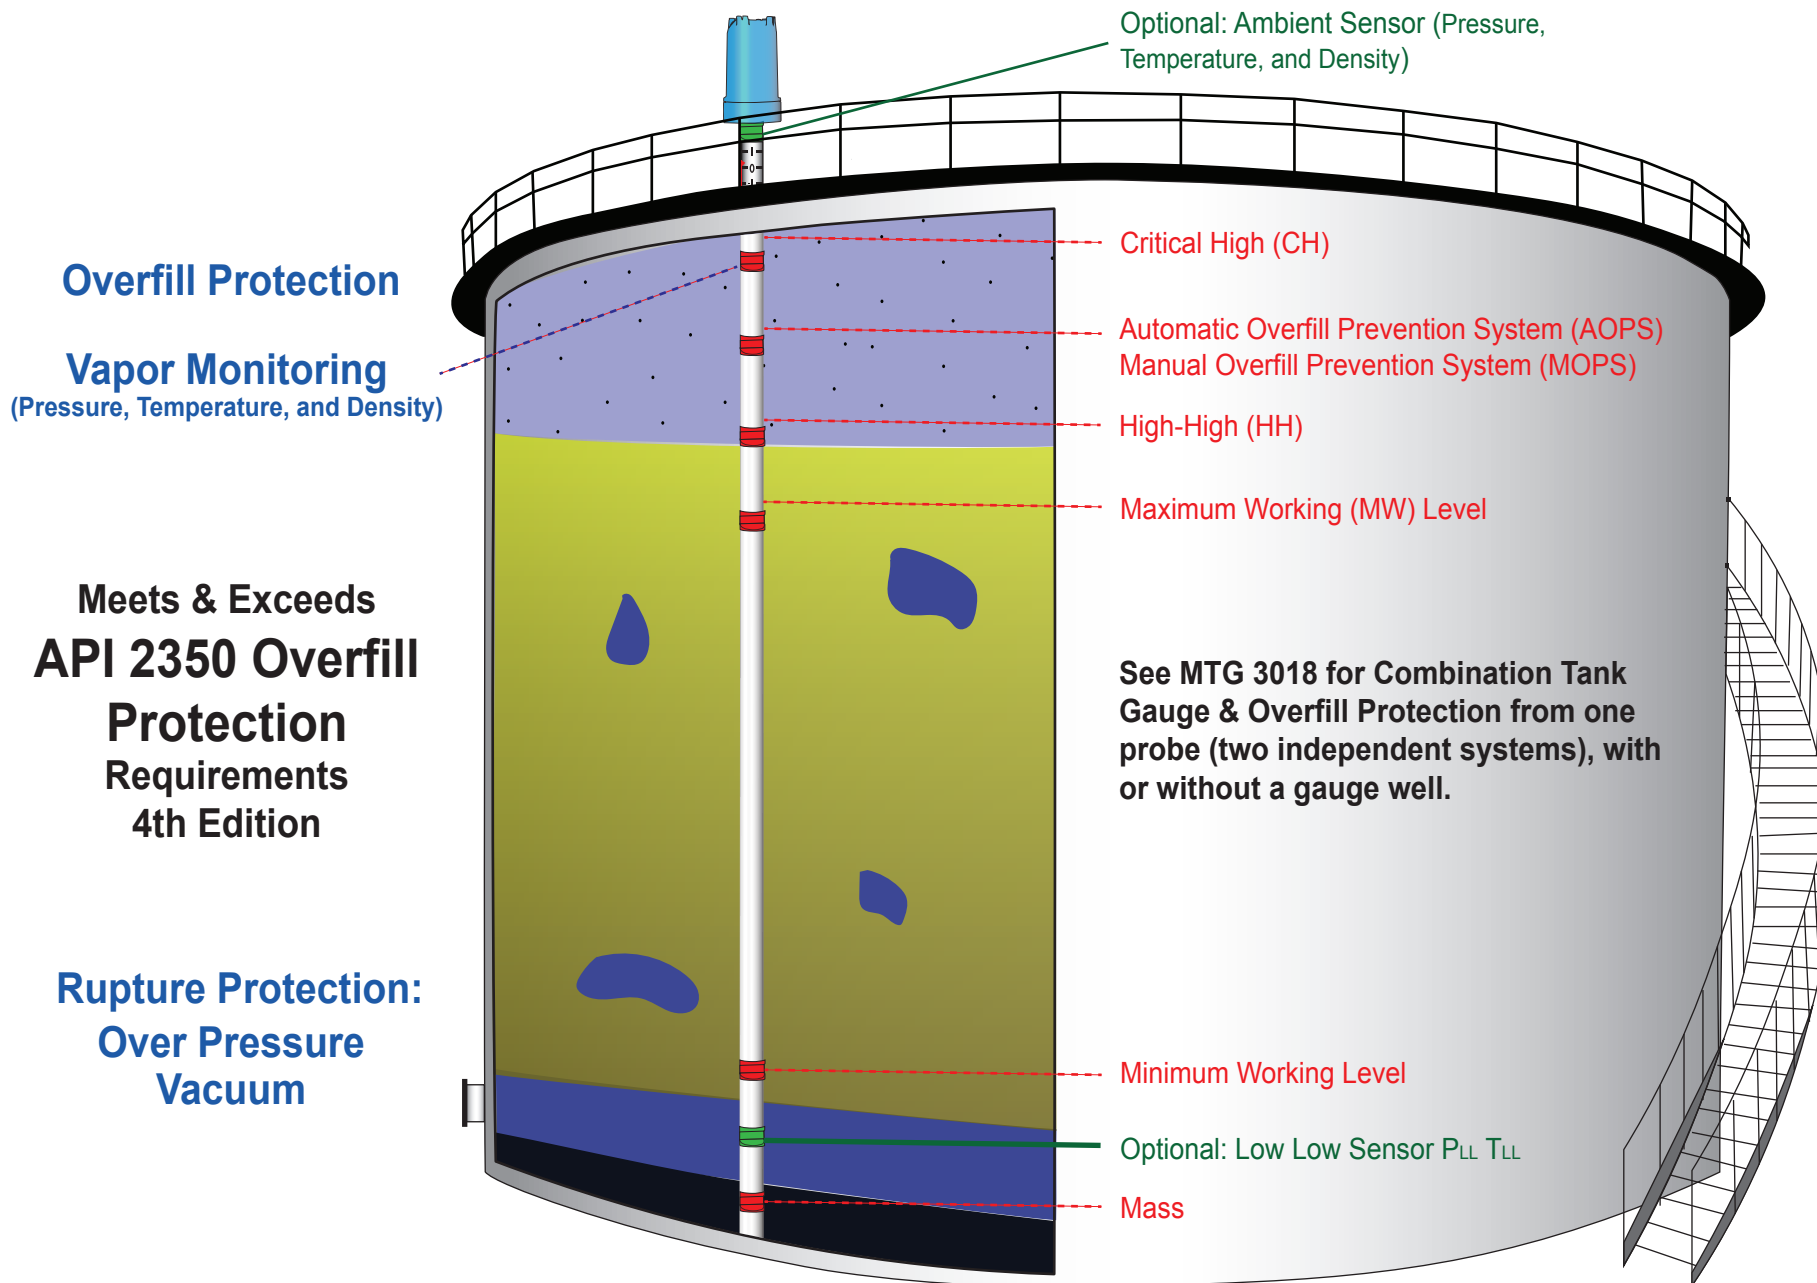

# 3006 MOP Multi-function Overfill Protection

3006 MOP is part of the  
MTG "Multi-function Tank Gauge" Family.